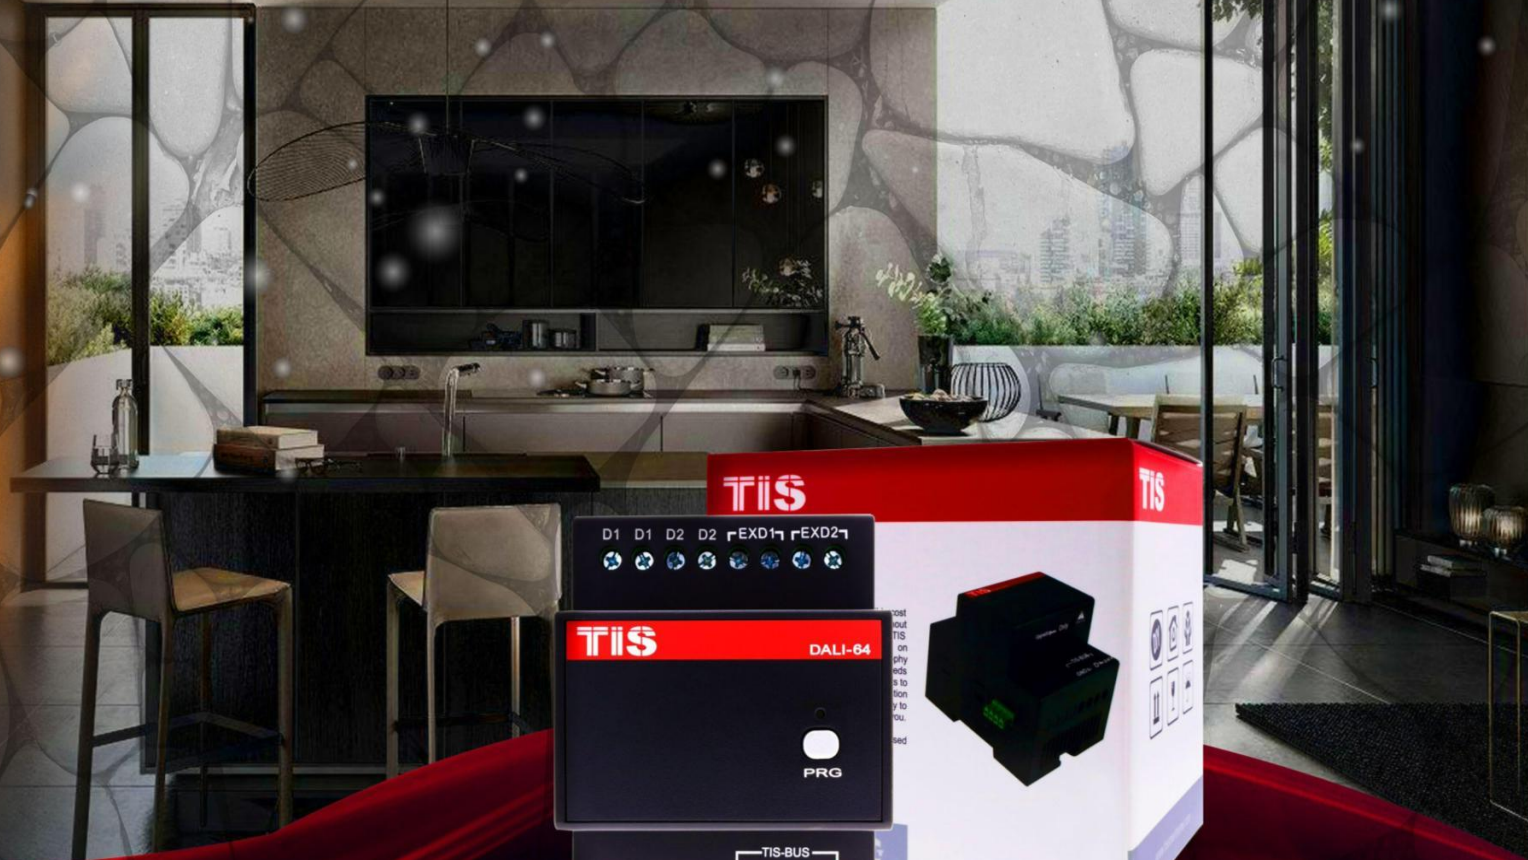

## 64CH

The Digital Addressable Lighting Interface is a mechanism that allows for separate light control.

Leading in automation and network systems, user-friendly and simple, the DALI 64 makes it possible to monitor all lights (including florescent, LED, and more), ballasts, and drivers. This interface supports 64 channels, and if looped together using the TIS BUS system, a group of DALI 64 channels can manage lighting in a stadium.