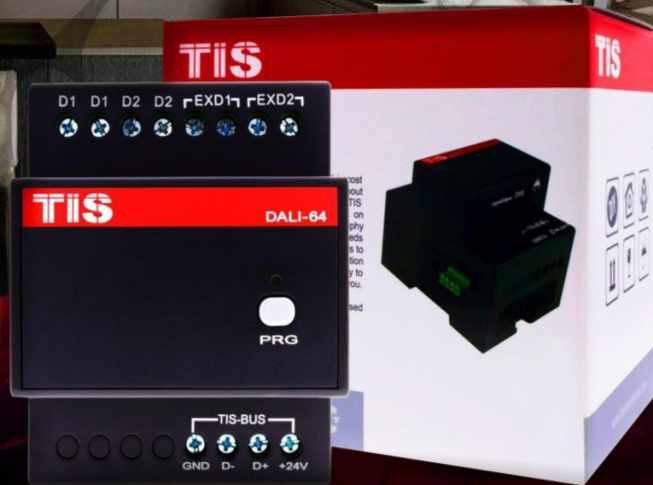

## 64CH

The Digital Addressable Lighting Interface is a mechanism that allows for separate light control.

Leading in automation and network systems, user-friendly and simple, the DALI 64 makes it possible to monitor all lights (including florescent, LED, and more), ballasts, and drivers. This interface supports 64 channels, and if looped together using the TIS BUS system, a group of DALI 64 channels can manage lighting in a stadium.