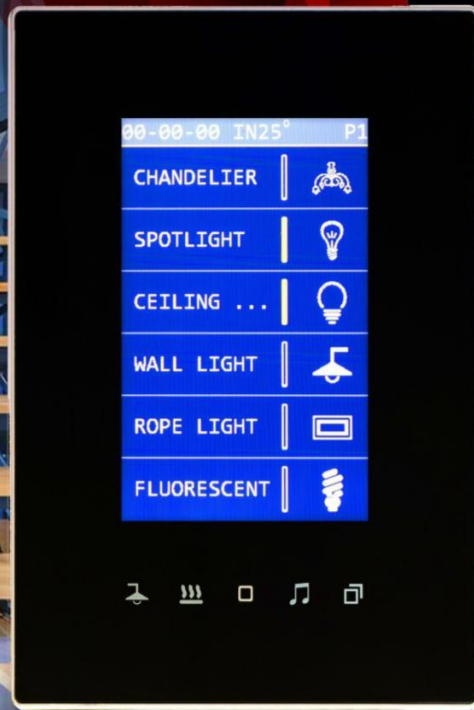

LUNA

SERIES
TFT LCD PANEL

TIS

If you are one of those who wish to have multiple hands, here's probably what you are looking for.

Luna TFT panel, another stylish design by TIS smart home manufacturers, has a number of features which make this product a special and best-in-class solution. There are various options in its multipage design, shown in its touch screen and LCD, each of which is a tool to control a part of your smart home.

This device replaces all room lights switches, wall thermostat, audio stream and volume control, curtain switches, security console and many other features into one elegant single panel.

This panel is available in two colors of Black and White; however, the LED color can be altered to better fit into your interior design.

Now let's go through its characteristics so you can see its magical function.

Further, Luna TFT panel is capable of managing RGB lights in a spectrum of 256 colors. You can choose your favorite shade, set it with the furniture and with the option of curtain switches, open or close the living room's curtains and let Luna create a pleasant atmosphere for you.

The security arming moods in this device are quite robust, including Vacation (being away from home for a while), Away (being away for a couple of hours), Night (notifying trespassing), and Panic Button in case of emergency situation. Another security option of this panel is the Duress password which if entered, your chosen person will be informed immediately.