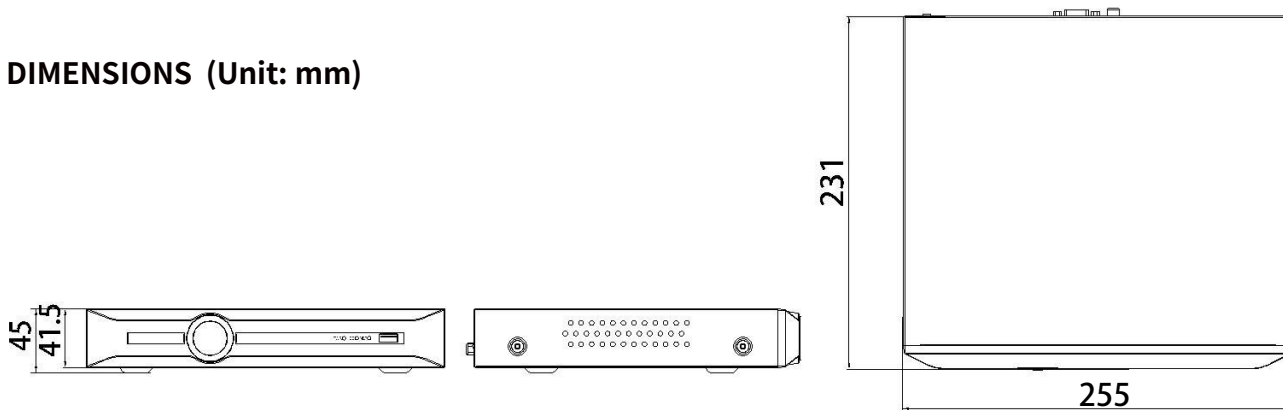

## SPECIFICATIONS

Input	
Video Input	20-ch
Max Resolution	8MP
Two-way Audio Input	1-ch, 3.5mm
Bandwidth	Income 80Mbps; Outgoing 80Mbps
Output	
HDMI/VGA Output	HDMI 1-ch, 3840×2160, 2560×1440, 1920×1080, 1280×720, 1024×768, 1440×900, 1280×800 VGA 1-ch, 1920×1080, 1280×720, 1024×768, 1440×900, 1280×800
Screen Split	1/2/3/4/5/6/7/8/9/10/12/13/16/20A/20B
Audio Output	1×RCA
Decoding	
Decoding Format	S+265/H.265/H.264
Recording Resolution	8MP/6MP/5MP/3MP/1080P/UXGA/720P/VGA/4CIF/DCIF/2CIF/CIF/QCIF
Preview Capability	1×8MP, 1×6MP, 1×5MP, 2×4MP, 2×3MP, 4×1080P, 8×720P, 20×4CIF
Synchronous Playback	1×8MP, 1×6MP, 1×5MP, 2×4MP, 2×3MP, 4×1080P, 8×720P
Records Encryption	Yes
Hard Disk	
SATA	1 SATA interface for 1 HDD
Capacity	Up to 10TB for each HDD
eSATA Interface	N/A
Array Type	N/A
External Interface	
Network Interface	1×RJ45 self-adaptive 10/100 Mbps network interface
USB Interface	2×USB 2.0
Serial Interface	N/A
Alarm In/Out	4/1
Network	
Protocol	TCP/IP, ICMP, HTTP, HTTPS, FTP, DHCP, DNS, DDNS, RTP, RTSP, RTCP, PPPoE, NTP, UPnP, SMTP, IGMP, QoS, IPV4, IPV6, Multicast, ARP, UDP, SNMP, SSL, Telnet, RTMP, NFS
System Compatibility	ONVIF (PROFILE S/T/G), SDK, P2P
POE	
POE Interface	8×RJ45 self-adaptive 10/100 Mbps network interface
Power per POE Port	30W
Max Current per POE Port	600mA
General	
Web Version	Web6
Language	Simple Chinese, Traditional Chinese, English, Spanish, Korean, Italian, Turkish, Russian, Thai, French, Polish, Dutch, Hebraism, Arabic
Operating Conditions	-10°C~55°C, 10%~90% RH
Power Supply	DC48V
Consumption (without HDD)	≤20W (without HDD)
Chassis	1U
Dimensions	45.1×255×231mm, (1.78×10.04×9.09 inch)
Weight (without HDD)	1Kg (2.2lb)

**AVAILABLE MODEL**

**TC-R3120 SPEC: I/B/P8/K/V3.0**

**DIMENSIONS (Unit: mm)**

**Physical Interfaces**