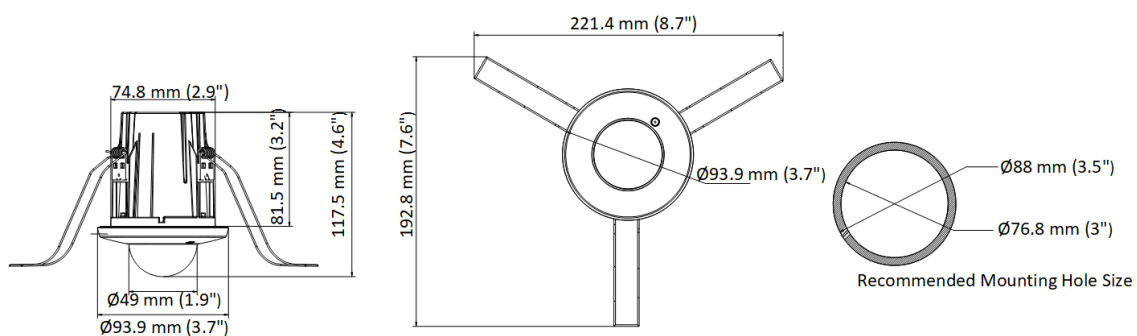

Camera Weight	Approx. 155 g (0.3 lb.)
With Package Weight	Approx. 325 g (0.7 lb.)
Approval	
EMC	FCC (47 CFR Part 15, Subpart B); CE-EMC (EN 55032: 2015, EN 61000-3-2:2019, EN 61000-3-3:2013+A1:2019, EN 50130-4: 2011 +A1: 2014); RCM (AS/NZS CISPR 32: 2015)
Safety	UL (UL 62368-1); CB (IEC 62368-1:2014+A11); CE-LVD (EN 62368-1:2014/A11:2017)
Environment	CE-RoHS (2011/65/EU); WEEE (2012/19/EU); Reach (Regulation (EC) No 1907/2006)

Available Model

DS-2CD2E43G2-U (2.8/4 mm)

Typical Application

Hikvision products are classified into three levels according to their anti-corrosion performance. Refer to the following description to choose for your using environment.

Dimension

Unit: mm (inch)