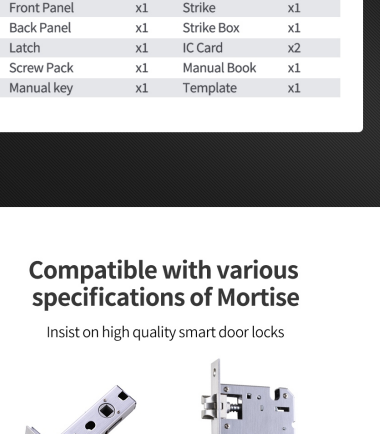

Recurring Passcode

Enable the access for the housekeeper with recurring period, no need extra work or settings

Saturday PM5:00-10:00 Housekeeper aunt Passcode: 881756548	Sunday PM5:00-10:00 Friend Xiaolin temporary use Passcode: 88795813

Such a smart fingerprint lock Relax and enjoy life

A260
Quick access with fingerprint with low false recognition rate, good for old man or kids

HOME SMART FINGERPRINT LOCK

Semi-conductor Fingerprint Sensor 360 Degree Recognition
Quick access with fingerprint with low false recognition rate, good for old man or kids
0.3s Quick Recognition | **100USERS** Large capacity user

High-quality Chips
With imported chip and rigorous algorithm Ensure high speed and low power consumption

Low Battery Alarm
Powered by 4pcs AA batteries

Anti-Peep
Hiding your real password in the virtual pin code

Passage Mode
Lock is under always open state, you can press handle to unlock at any time

Lock the door with the handle
Go out to lock the door automatically

Door Bell Function
press# key to enable the bell function

PRODUCT PARAMETERS

Model: A260 | **Material:** Aluminum Alloy+PC+Acrylic

Color: Black, Silver | **Unlock Way:** Fingerprint/Passcode/IC Card/APP/key

Cylinder: C Level | **Power Supply:** 4pcs AA batteries

Available Door: Wood/Steel | **Available Thickness:** 35MM-55MM

Unlock Direction: Universal for left/right | **Product Dimension:** 66x282x20.5mm

A260 PACKING LIST

Complete accessories to use the rest assured

A260 Packing List			
Front Panel	x1	Strike	x1
Back Panel	x1	Strike Box	x1
Latch	x1	IC Card	x2
Screw Pack	x1	Manual Book	x1
Manual key	x1	Template	x1

Compatible with various specifications of Mortise

Insist on high quality smart door locks