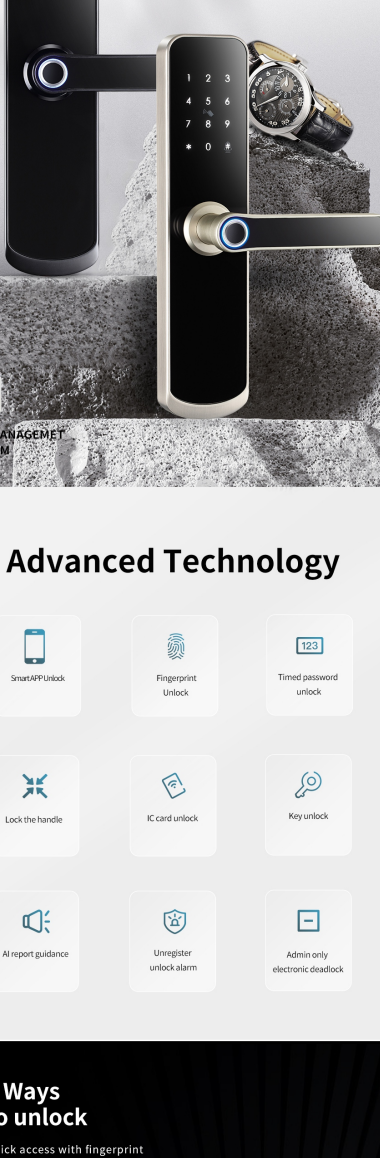

# HOME SMART FINGERPRINT LOCK

Soft Touch Unlock Remote Management

## Advanced Technology

- SmartAPPUnlock
- Fingerprint Unlock
- Timed password unlock
- Lock the handle
- IC card unlock
- Key unlock
- AI report guidance
- Unregister unlock alarm
- Admin only electronic deadlock

## 5 Ways to unlock

quick access with fingerprint  
low false recognition rate  
concern for elderly and kids