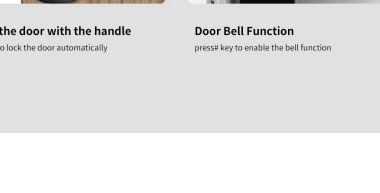

Software generates password intelligent office

Generate Passcode Remotely

- **No Network Required** | Mobile APP can issue passcode anywhere and send to the user
- **One-Tim Passcode** | One-Time passcode, save your time for friend visit
- **Timed Passcode** | Timed passcode or recurring passcode, good management for housekeeper

Best choice for AirBNB or office

Minimum the chance of face to face, limited passcode provide one quick access

Limited passcode with validation, can not access when expired, your best assistant for the renting.