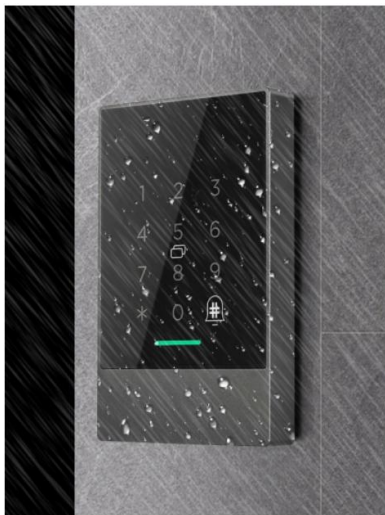

## K2/K2F Bluetooth Access Control

House

Hotel

Company

Airport

Hospital

## TTLOCK BLUETOOTH SOLUTION

TTLockVersion

Compatible with  
Amazon Alexa

Compatible with  
Google Home

Could be used for outdoor condition,  
temperature range from -25~55 degree

Fast card reading, easy to operate  
Card capacity:20000pcs

This gives users and system administrators  
the capability to send or receive a mobile  
key to open any door or gate with TT lock APP