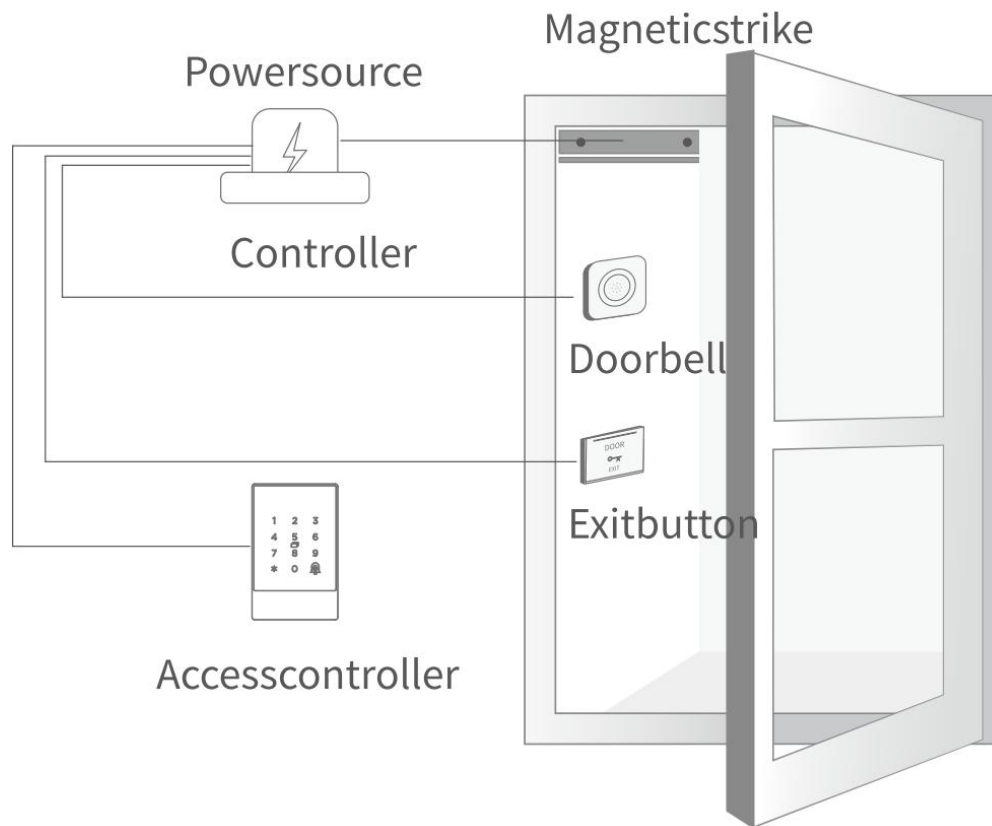

## K2/K2F Bluetooth Access Control

House

Hotel

Company

Airport

Hospital

## TTLOCK BLUETOOTH SOLUTION

TTLockVersion

Compatible with  
Amazon Alexa

Compatible with  
Google Home

Could be used for outdoor condition,  
temperature range from -25~55 degree

Fast card reading, easy to operate  
Card capacity:20000pcs

This gives users and system administrators  
the capability to send or receive a mobile  
key to open any door or gate with TT lock APP