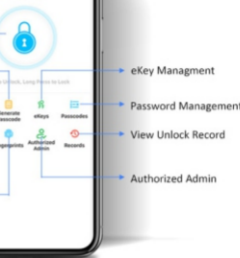

Compatible with old mortise

The 3 types of original locks below can be replaced