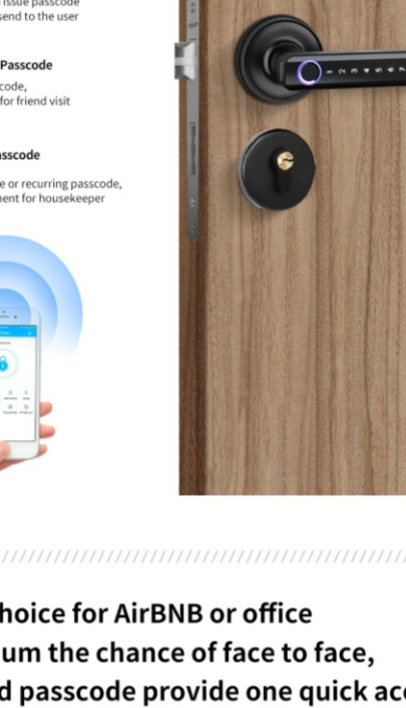

HOME SMART FINGERPRINT LOCK

Soft Touch Unlock Remote Management

s m a r t

H168
LOCK

Advanced Technology

- Bluetooth Communication (TTlock version)
- Handle fingerprint Sensor
- Timed password unlock
- Key unlock
- Unregister unlock alarm
- Admin only electronic deadlock
- Emergency power supply
- Handle up deadlock
- re-locked 5 seconds when door close

Compatible with old mortise

The 3 types of original locks below can be replaced

4 Ways to unlock

quick access with fingerprint low false recognition rate concern for elderly and kids

- fingerprint Unlock
- password Unlock
- APP Unlock
- key Unlock

Your Smart Housekeeper Always keep your safety

TTLOCK VERSION

- Compatible with Amazon Alexa
- Compatible with Google Home
- Compatible with Smart Watch

APPLICATION

- Multi-Locks Manage
- Authorized administrators
- Fingerprint Manage
- Add Fingerprint
- Add Gateway
- Query Record