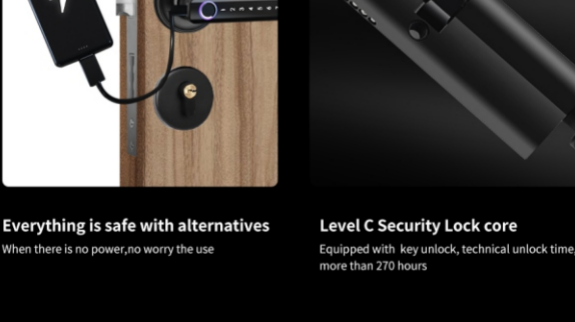

Recurring Passcode

Enable the access for the housekeeper with recurring period, no need extra work or settings

Saturday PM5:00-10:00 Housekeeper aunt Passcode: 881756548	Sunday PM5:00-10:00 Friend Xiaolin temporary use Passcode: 88795813

Such a smart fingerprint lock Relax and enjoy life

Semi-conductor Fingerprint Sensor 360 Degree Recognition

Quick access with fingerprint with low false recognition rate, good for old man or kids

0.3s Quick Recognition | 120 USERS Large capacity user