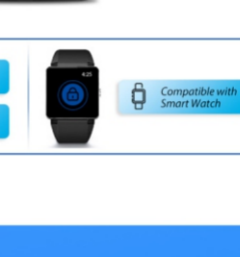

Compatible with old mortise

The 3 types of original locks below can be replaced