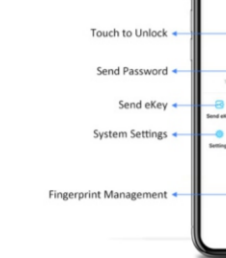

HOME SMART FINGERPRINT LOCK

Soft Touch Unlock Remote Management

s m a r t

H168
LOCK

Advanced Technology

- Bluetooth Communication (TTlock version)
- Handle fingerprint Sensor
- Timed password unlock
- Key unlock
- Unregister unlock alarm
- Admin only electronic deadlock
- Emergency power supply
- Handle up deadlock
- re-locked 5 seconds when door close

Compatible with old mortise

The 3 types of original locks below can be replaced

4 Ways to unlock

quick access with fingerprint low false recognition rate concern for elderly and kids

- fingerprint Unlock
- password Unlock
- APP Unlock
- key Unlock